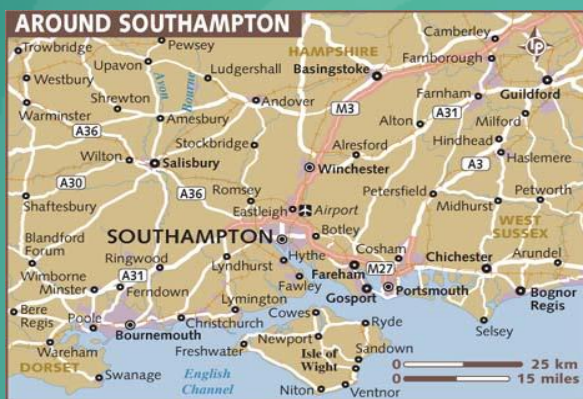

About the Trust

University Hospital Southampton NHS Foundation Trust provides services to some 1.3 million people living in Southampton and South Hampshire, plus specialist services such as neurosciences, cardiac services and children's intensive care to more than 3 million people in central southern England and the Channel Islands. The Trust is also a major centre for teaching and research in association with the University of Southampton and partners including the Medical Research Council and Wellcome Trust. UHS gained foundation trust status on 1 October 2011. The Trust was formerly known as Southampton University Hospitals NHS Trust.

About Southampton

It is a diverse city with a broad range of attractions on offer, able to suit all ages and interests. Southampton boasts an impressive cultural offering, from museums, open spaces, music venues and art galleries, to the general hustle and bustle of a vibrant city with fantastic shopping facilities. Southampton is located 1 hour 20 minutes by train to London.